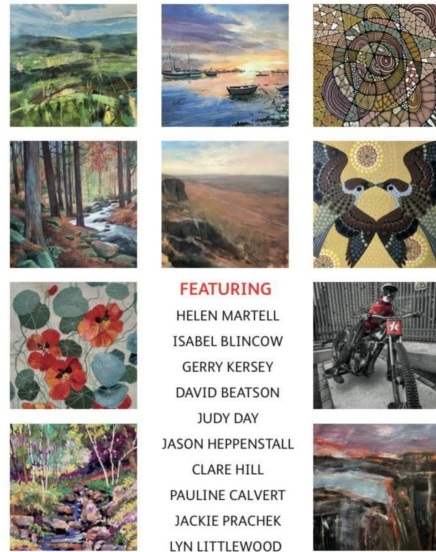

-  Pie & Peas Supper
-  Desserts Table
-  Welcome drinks
- Tea & Coffee

-  Live Music
-  Charity Raffle with great prizes

community and St Anne's Church's chosen charities.

A photograph of Paul McCaffrey, a man with dark hair wearing sunglasses and a grey polo shirt. He is gesturing with his right hand raised, palm facing forward. A banana peel is shown falling from his hand. The background is a solid blue color.

Paul McCaffrey

As seen on
"Live at the Apollo"

A yellow starburst graphic with a black outline and several orange and black triangular points. It contains the text "Get your tickets now!" in black.

Get your tickets now!

10 ARTISTS

ART EXHIBITION

A FUNDRAISING EVENT FOR **SAMARITANS** SHEFFIELD

🎅 **Is it too early to mention the C word?** 🎅

It can't be as we have just 2 places left on our Christmas Wreath Workshop for this year!